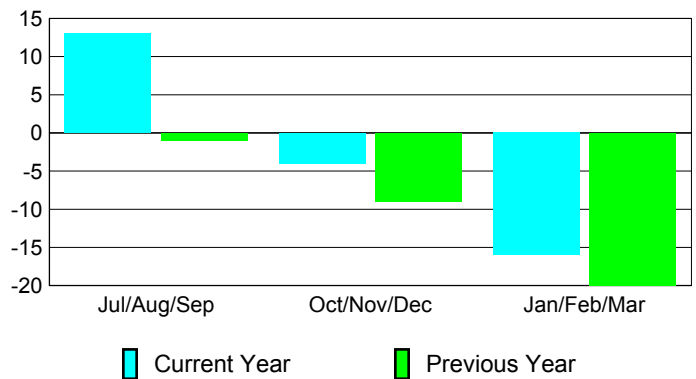

Membership Results 2008-2009

Membership 2007-2008

Month	Net Memb Goal	Actual New Memb	Actual Dropped Memb	Gain/Loss of Memb	Gain/Loss of Memb
Jul/Aug/Sep	0	57	-44	13	-1
Oct/Nov/Dec	0	35	-39	-4	-9
Jan/Feb/Mar	0	28	-44	-16	-20
Totals	0	120	-127	-7	-30

Membership Results 2008-2009

Goal, New, Dropped, Gain/Loss

Comparison of Membership Gain/Loss

Current Year Compared to the Previous Year

Gender Comparison 2008-2009