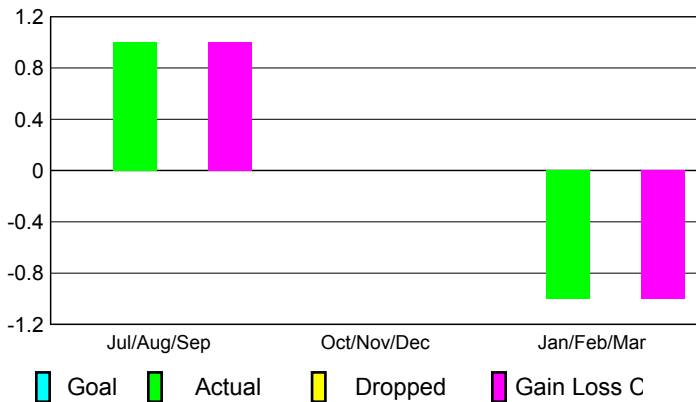

2008-2009 GMT Quarterly Report for District (or Undistricted) **District 3 K**

GMT: **LELAND KOLKMEYER**

Location: **OKLAHOMA**

GMT CA: **1 & 2**

CLUBS

Club Results 2008-2009

Clubs 2007-2008

Month	New Club Goal	Actual New Clubs	Actual Dropped Clubs	Gain/Loss of Clubs	Gain/Loss of Clubs
Jul/Aug/Sep	0	1	0	1	0
Oct/Nov/Dec	0	0	0	0	-1
Jan/Feb/Mar	0	-1	0	-1	-1
Totals	0	0	0	0	-2

Club Results 2008-2009

Goal, New, Dropped, Gain/Loss

Comparison of Club Gain/Loss

Current Year Compared to the Previous Year

YTD Status Quo Clubs 2008-2009

Status Quo Clubs Compared to Status Quo Members

MEMBERSHIP

Membership Results 2008-2009

Membership 2007-2008

Month	Net Memb Goal	Actual New Memb	Actual Dropped Memb	Gain/Loss of Memb	Gain/Loss of Memb
Jul/Aug/Sep	0	57	-44	13	-1
Oct/Nov/Dec	0	35	-39	-4	-9
Jan/Feb/Mar	0	28	-44	-16	-20
Totals	0	120	-127	-7	-30