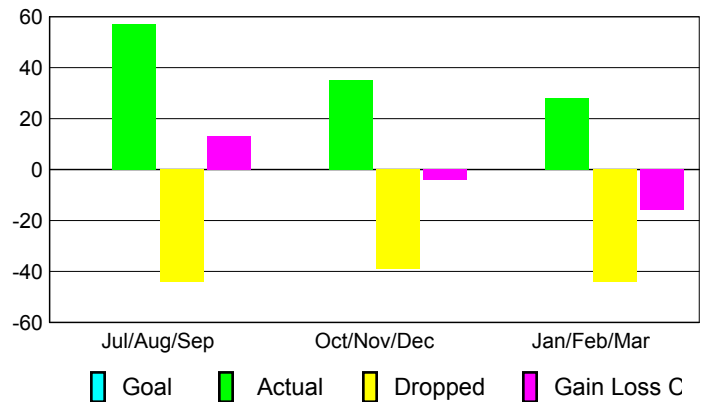

Membership Results 2008-2009

Goal, New, Dropped, Gain/Loss